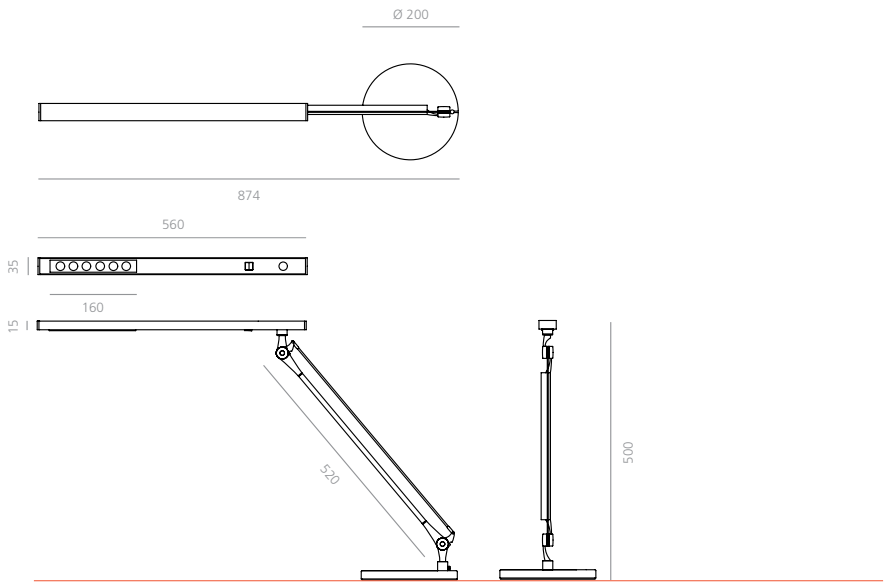

INTERIOR | LED Tasklight | BookLED

INTERIOR → Tasklight → BookLED

- HIGH EFFICIENCY USING LED
- 6 LEDS 1.2W EACH
- SUITABLE FOR WORKPLACES ACC. TO DIN 5035-8
- SUPPLEMENT TO GENERAL LIGHTING
- GOOD COLOUR RENDERING $R_a > 80$
- WARM WHITE COLOUR TEMPERATURE (3000K)
- FINISH: HOUSING, ARM AND STAND WHITE OR BLACK
- WALL POWER SUPPLY 120 - 240V

INTERIOR → **Tasklight** → Book**LED**

BookLED is a minimalist supplement to your ambient office lighting. Its slim profile of just 18mm makes it a discreet addition to your desk furniture, allowing the light to take precedence. 6 high-power LEDs with lensed optics provide warm, glare-free light at a very low wattage. The switch is integrated into the luminaire housing, which can be adjusted manually to direct the light where it is needed.

BookLED complements all GREENBUILDING concepts.

<u>SYSTEM POWER</u>	<u>COLOUR</u>	<u>ORDER NUMBER</u>
8.6W	WHITE	SX 290-546-1
8.6W	BLACK	SX 290-546-2

High light output performance:

$\bar{E} = 600\text{lx}$ on reference plane RF3
(600mm x 600mm).