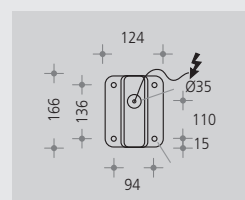

ALPHETTA SX 432 ...

GAMMA SX 452 ...

CDO Wall luminaire SX 726 ...

BETA PENDANT SX 448 ...

HISTO 550 SX 637 ...

URBI 2 Type 750 / 1100 SX 829 ...

SPHERE SX 203 ...

WALL MOUNTING DIMENSIONS →

All OLIVIO connection boxes provide high grade flexibility in cable attachment. The meticulously wrought housing is prepared for loop in-and-out as well as for surface and recessed mounted cables.

	OLIVIO GRACIOSA Grande single, straight arm SX 795 ...			OLIVIO LINEA Wall luminaire SX 801 ...	
	OLIVIO GRACIOSA Medio single, straight arm SX 799 ...			OLIVIO LINEA LED Wall luminaire SX 805 ...	
				OLIVIO LINEA Up- / Downlight SX 802 ...	
			OLIVIO LINEA LED Up- / Downlight SX 806 ...		
	OLIVIO GRACIOSA Grande double, straight arm SX 796 ...				
	OLIVIO GRACIOSA Medio double, straight arm SX 800 ...				