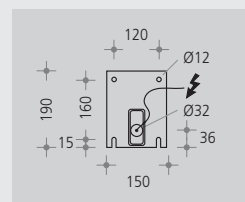

WALL MOUNTING DIMENSIONS →

MTR 90 SX 711 ...

VECTOR 400 SX 249 ...

MTR 200 SX 563 ...

SATURN Wall luminaire SX 708 ...

SATURN 1 SX 472 ...

SATURN 2 SX 482 ...

SATURN 3 SX 476 ...

All OLIVIO connection boxes provide high grade flexibility in cable attachment. The meticulously wrought housing is prepared for loop in-and-out as well as for surface and recessed mounted cables.

	OLIVIO GRACIOSA Grande single, straight arm SX 795 ...			OLIVIO LINEA Wall luminaire SX 801 ...	
	OLIVIO GRACIOSA Medio single, straight arm SX 799 ...			OLIVIO LINEA LED Wall luminaire SX 805 ...	
				OLIVIO LINEA Up- / Downlight SX 802 ...	
			OLIVIO LINEA LED Up- / Downlight SX 806 ...		
	OLIVIO GRACIOSA Grande double, straight arm SX 796 ...				
	OLIVIO GRACIOSA Medio double, straight arm SX 800 ...				