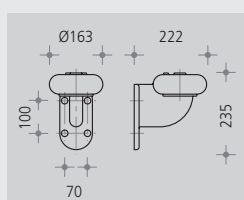

WALL MOUNTING DIMENSIONS →

MTR 90 SX 711 ...

VECTOR 400 SX 249 ...

MTR 200 SX 563 ...

SATURN Wall luminaire SX 708 ...

SATURN 1 SX 472 ...

SATURN 2 SX 482 ...

SATURN 3 SX 476 ...

ALPHETTA SX 432 ...

GAMMA SX 452 ...

CDO Wall luminaire SX 726 ...

BETA PENDANT SX 448 ...

HISTO 550 SX 637 ...

URBI 2 Type 750 / 1100 SX 829 ...

SPHERE SX 203 ...

WALL MOUNTING DIMENSIONS →

All OLIVIO connection boxes provide high grade flexibility in cable attachment. The meticulously wrought housing is prepared for loop in-and-out as well as for surface and recessed mounted cables.

	OLIVIO GRACIOSA Grande single, straight arm SX 795 ...			OLIVIO LINEA Wall luminaire SX 801 ...	
	OLIVIO GRACIOSA Medio single, straight arm SX 799 ...			OLIVIO LINEA LED Wall luminaire SX 805 ...	
				OLIVIO LINEA Up- / Downlight SX 802 ...	
			OLIVIO LINEA LED Up- / Downlight SX 806 ...		
	OLIVIO GRACIOSA Grande double, straight arm SX 796 ...				
	OLIVIO GRACIOSA Medio double, straight arm SX 800 ...				

Cable entrance at the Luminaire head