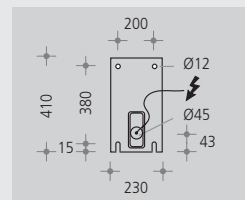

VECTOR 525 SX 563 ...

VECTOR 700 SX 261 ...

SOLITAIRE SX 514 ...