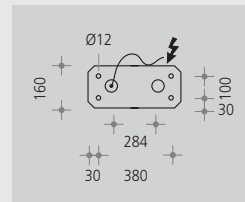

ALPHETTA SX 432 ...

GAMMA SX 452 ...

CDO Wall luminaire SX 726 ...

BETA PENDANT SX 448 ...

HISTO 550 SX 637 ...

URBI 2 Type 750 / 1100 SX 829 ...

SPHERE SX 203 ...

WALL MOUNTING DIMENSIONS →

All OLIVIO connection boxes provide high grade flexibility in cable attachment. The meticulously wrought housing is prepared for loop in-and-out as well as for surface and recessed mounted cables.

	OLIVIO GRACIOSA Grande single, straight arm SX 795 ...			OLIVIO LINEA Wall luminaire SX 801 ...	
	OLIVIO GRACIOSA Medio single, straight arm SX 799 ...			OLIVIO LINEA LED Wall luminaire SX 805 ...	
				OLIVIO LINEA Up- / Downlight SX 802 ...	
			OLIVIO LINEA LED Up- / Downlight SX 806 ...		
	OLIVIO GRACIOSA Grande double, straight arm SX 796 ...				
	OLIVIO GRACIOSA Medio double, straight arm SX 800 ...				